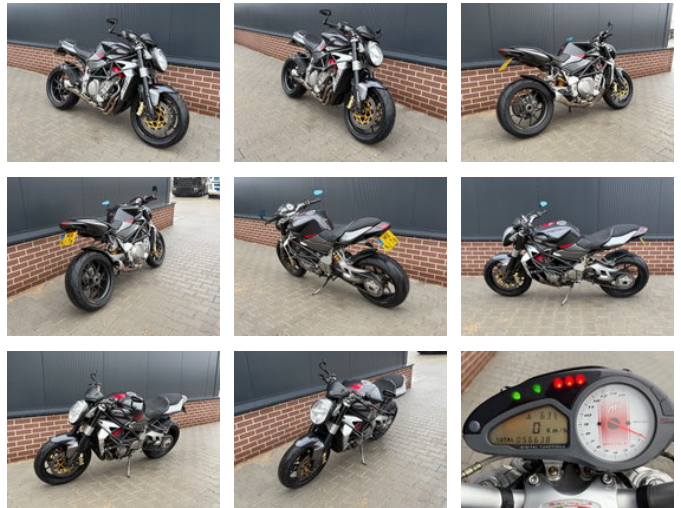

MV Agusta Brutale 910 R

General characteristics

Brand	MV Agusta
Subcategory	Motorcycle
License plate	MX-NJ-76
Meter reading	56.650km
Year of construction	2006
Date of first registration	12-08-2006
Colour	Black
Condition	Used
General state	Good
Fuel	Petrol

Properties

Single weight	201kg
Length	0cm
Width	0cm
Cylinder capacity	909cc

MV Agusta Brutale 910 R

Technical specifications

Assets

100kw

Accessories